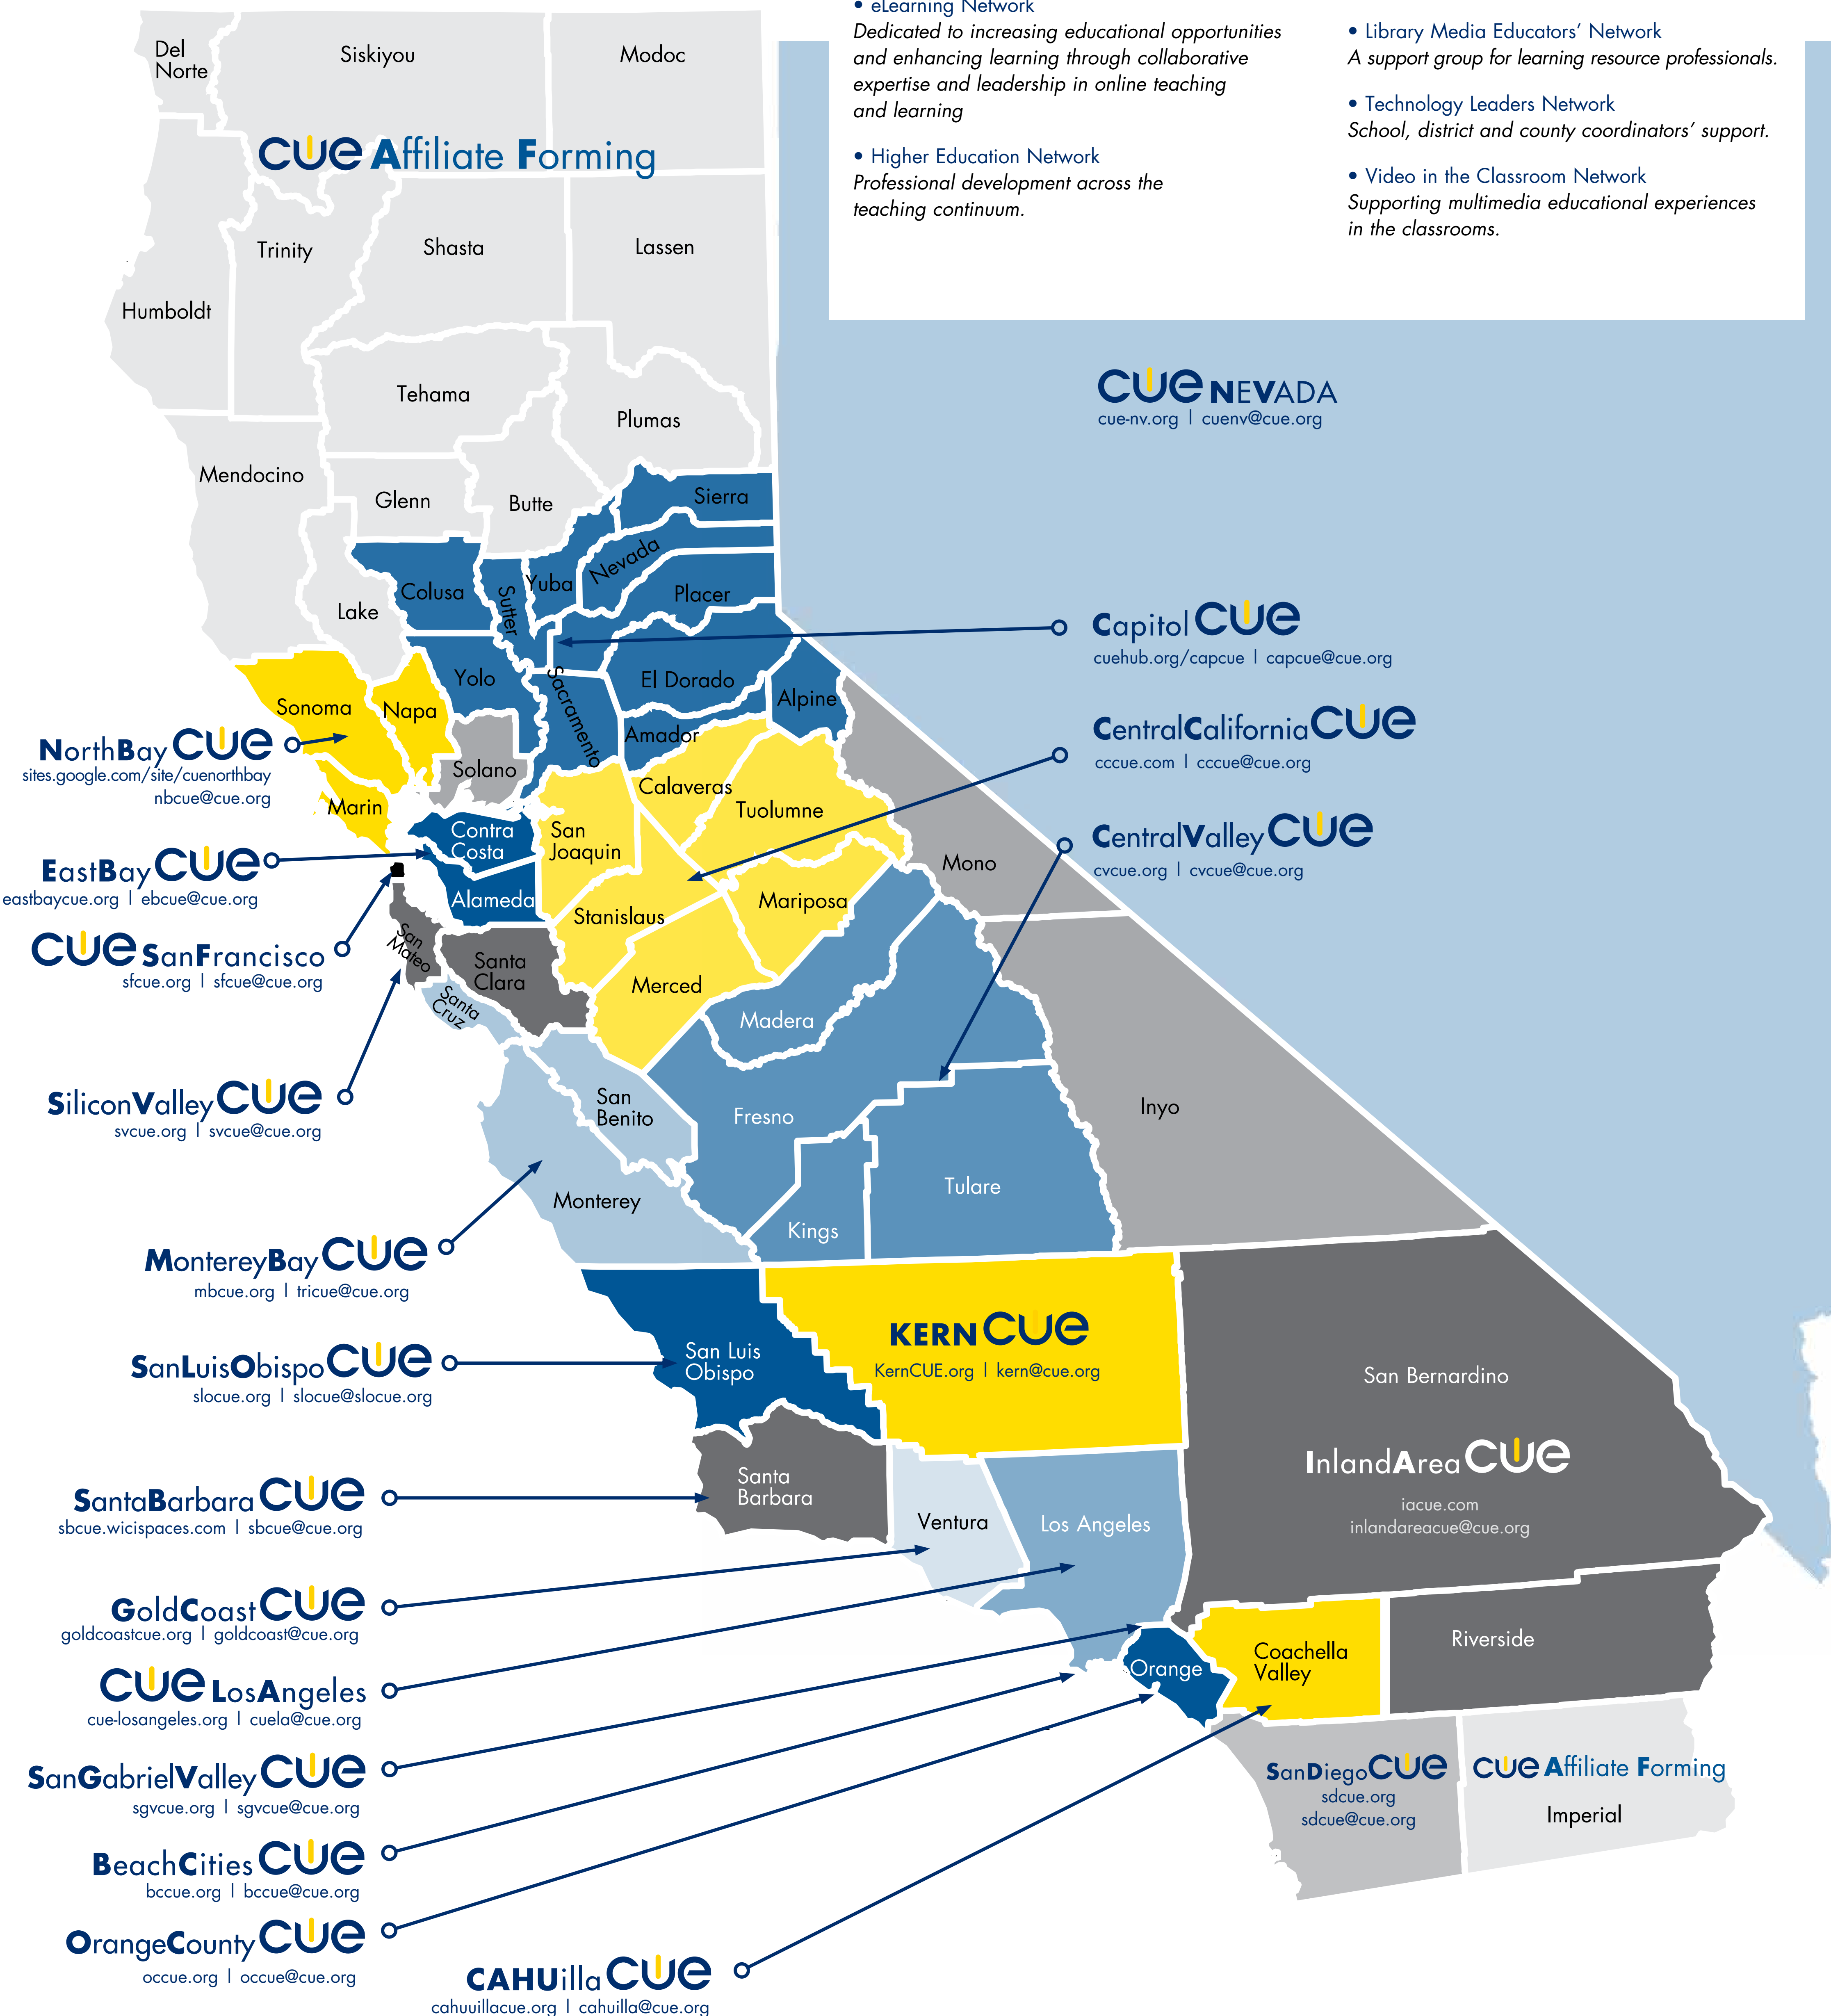

CUE NEVADA
cue-nv.org | cuenv@cue.org

capitol CUE
cuehub.org/capcue | capcue@cue.org

Central California CUE
cccue.com | cccue@cue.org

Central Valley CUE
cvcue.org | cvcue@cue.org

KERN CUE
KernCUE.org | kern@cue.org

Inland Area CUE
iacue.com
inlandareacue@cue.org

San Diego CUE
sdcue.org
sdcue@cue.org

CUE Affiliate Forming